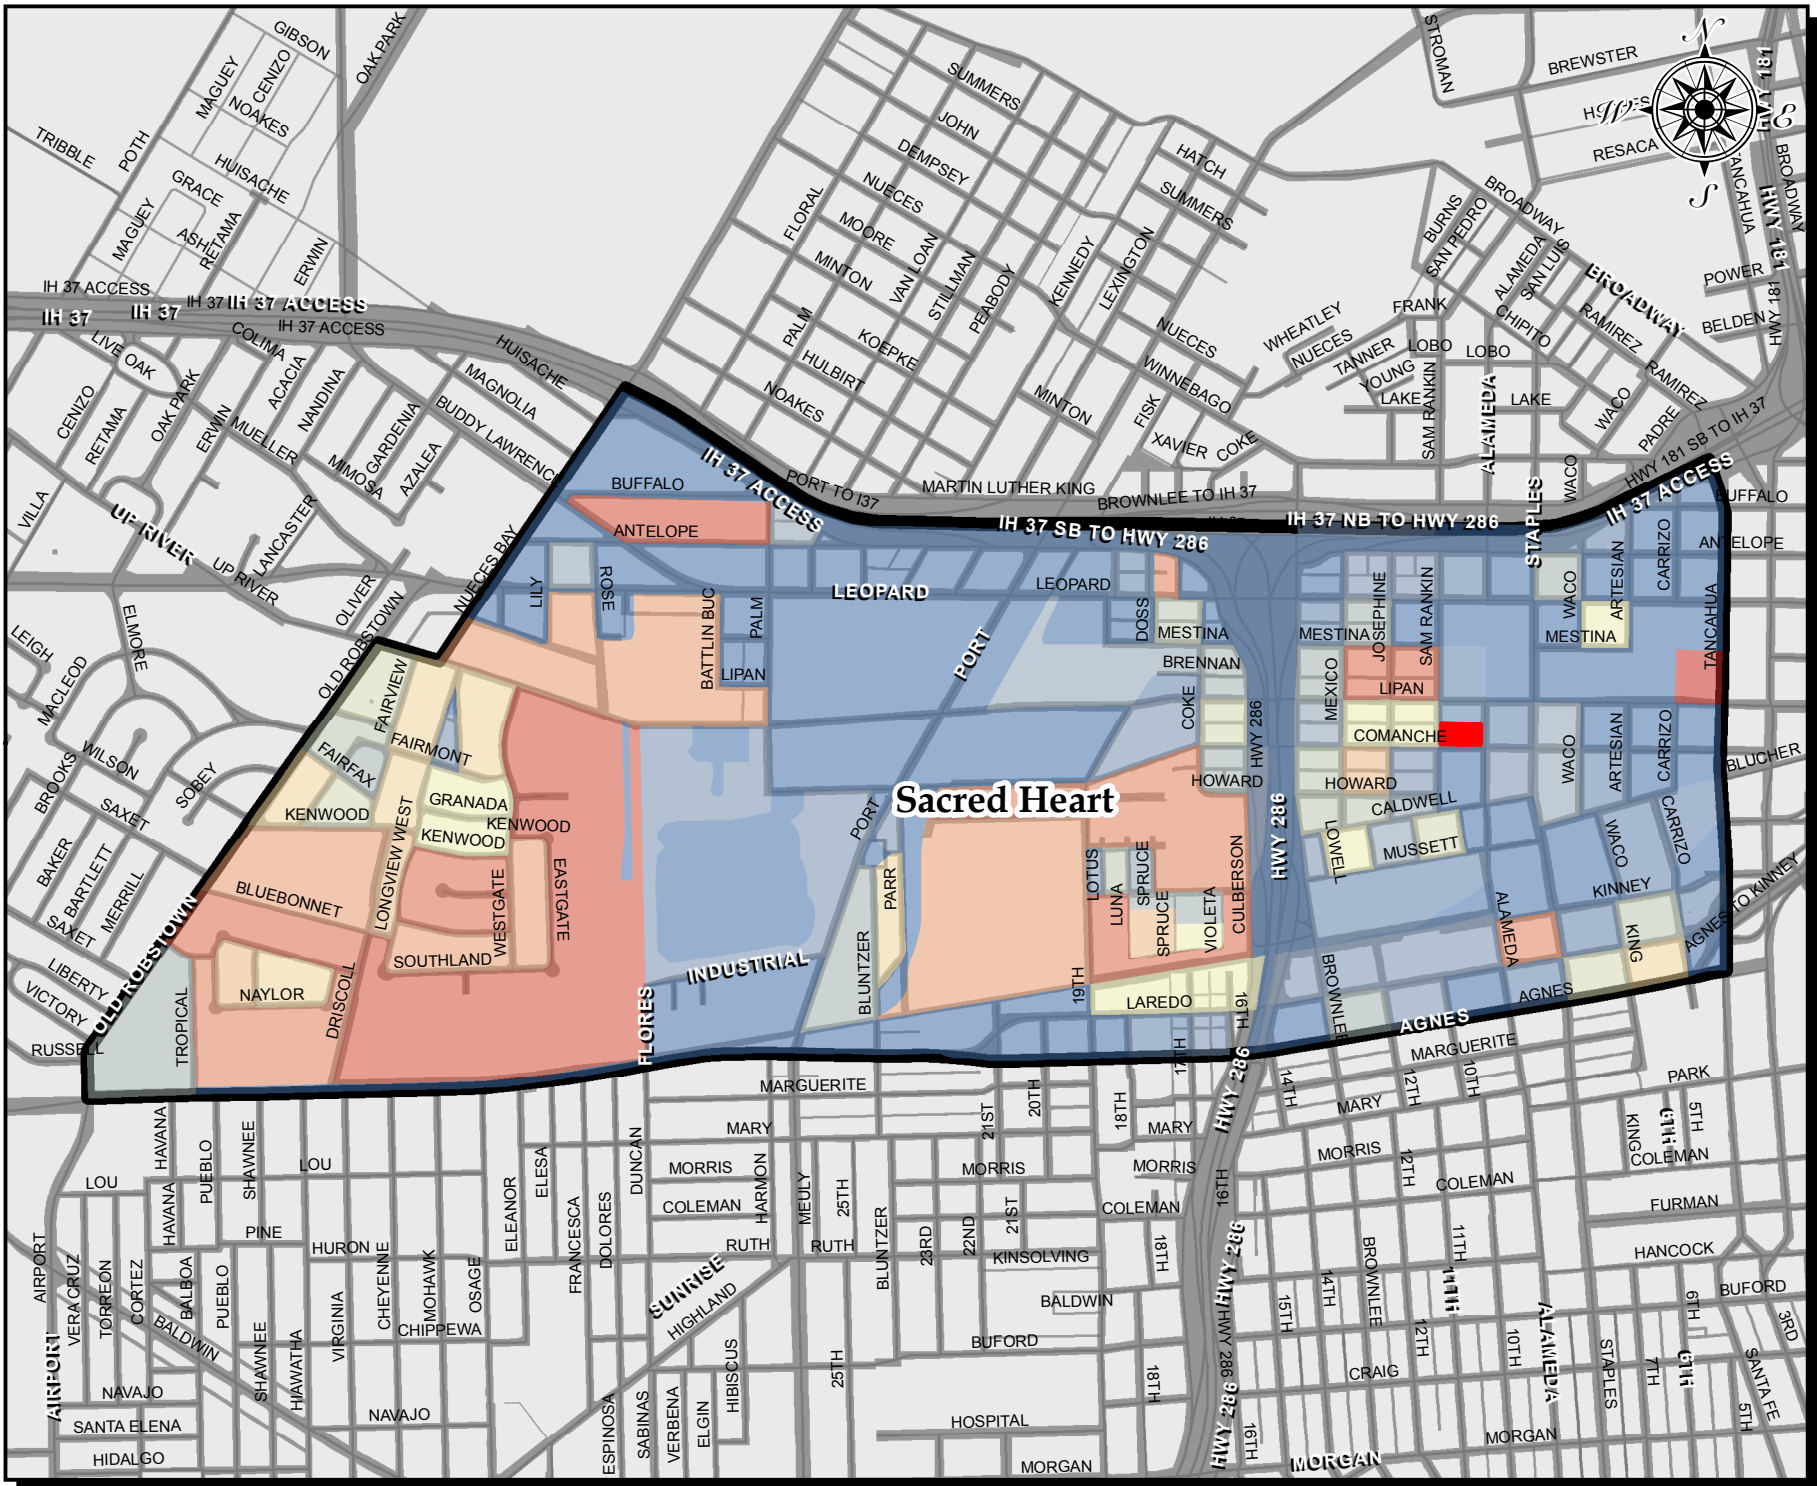

Metes and Bounds

(Effective: 14 June 1998)

Parish: Sacred Heart **City:** Corpus Christi

(Note: Metes and bounds, except where otherwise stated, extend to the center of streets, railroad tracks, roads, highways, rivers and along shorelines.)

Beginning at Interstate 37 at Tancahua Street, then going south on Tancahua to Agnes Street, then turning right on Agnes and continuing to Old Robstown Road, then turning right on Old Robstown Road and continuing to Interstate 37 to the point of origin.

This product is for informational purposes only and may not have been prepared for or be suitable for legal, engineering, or surveying purposes. It does not represent an on-the-ground survey and only represents the approximate relative location of property boundaries.

PUBLICATION DATE:
 3/6/2015

Total Population:
 5,782

MAP LOCATION