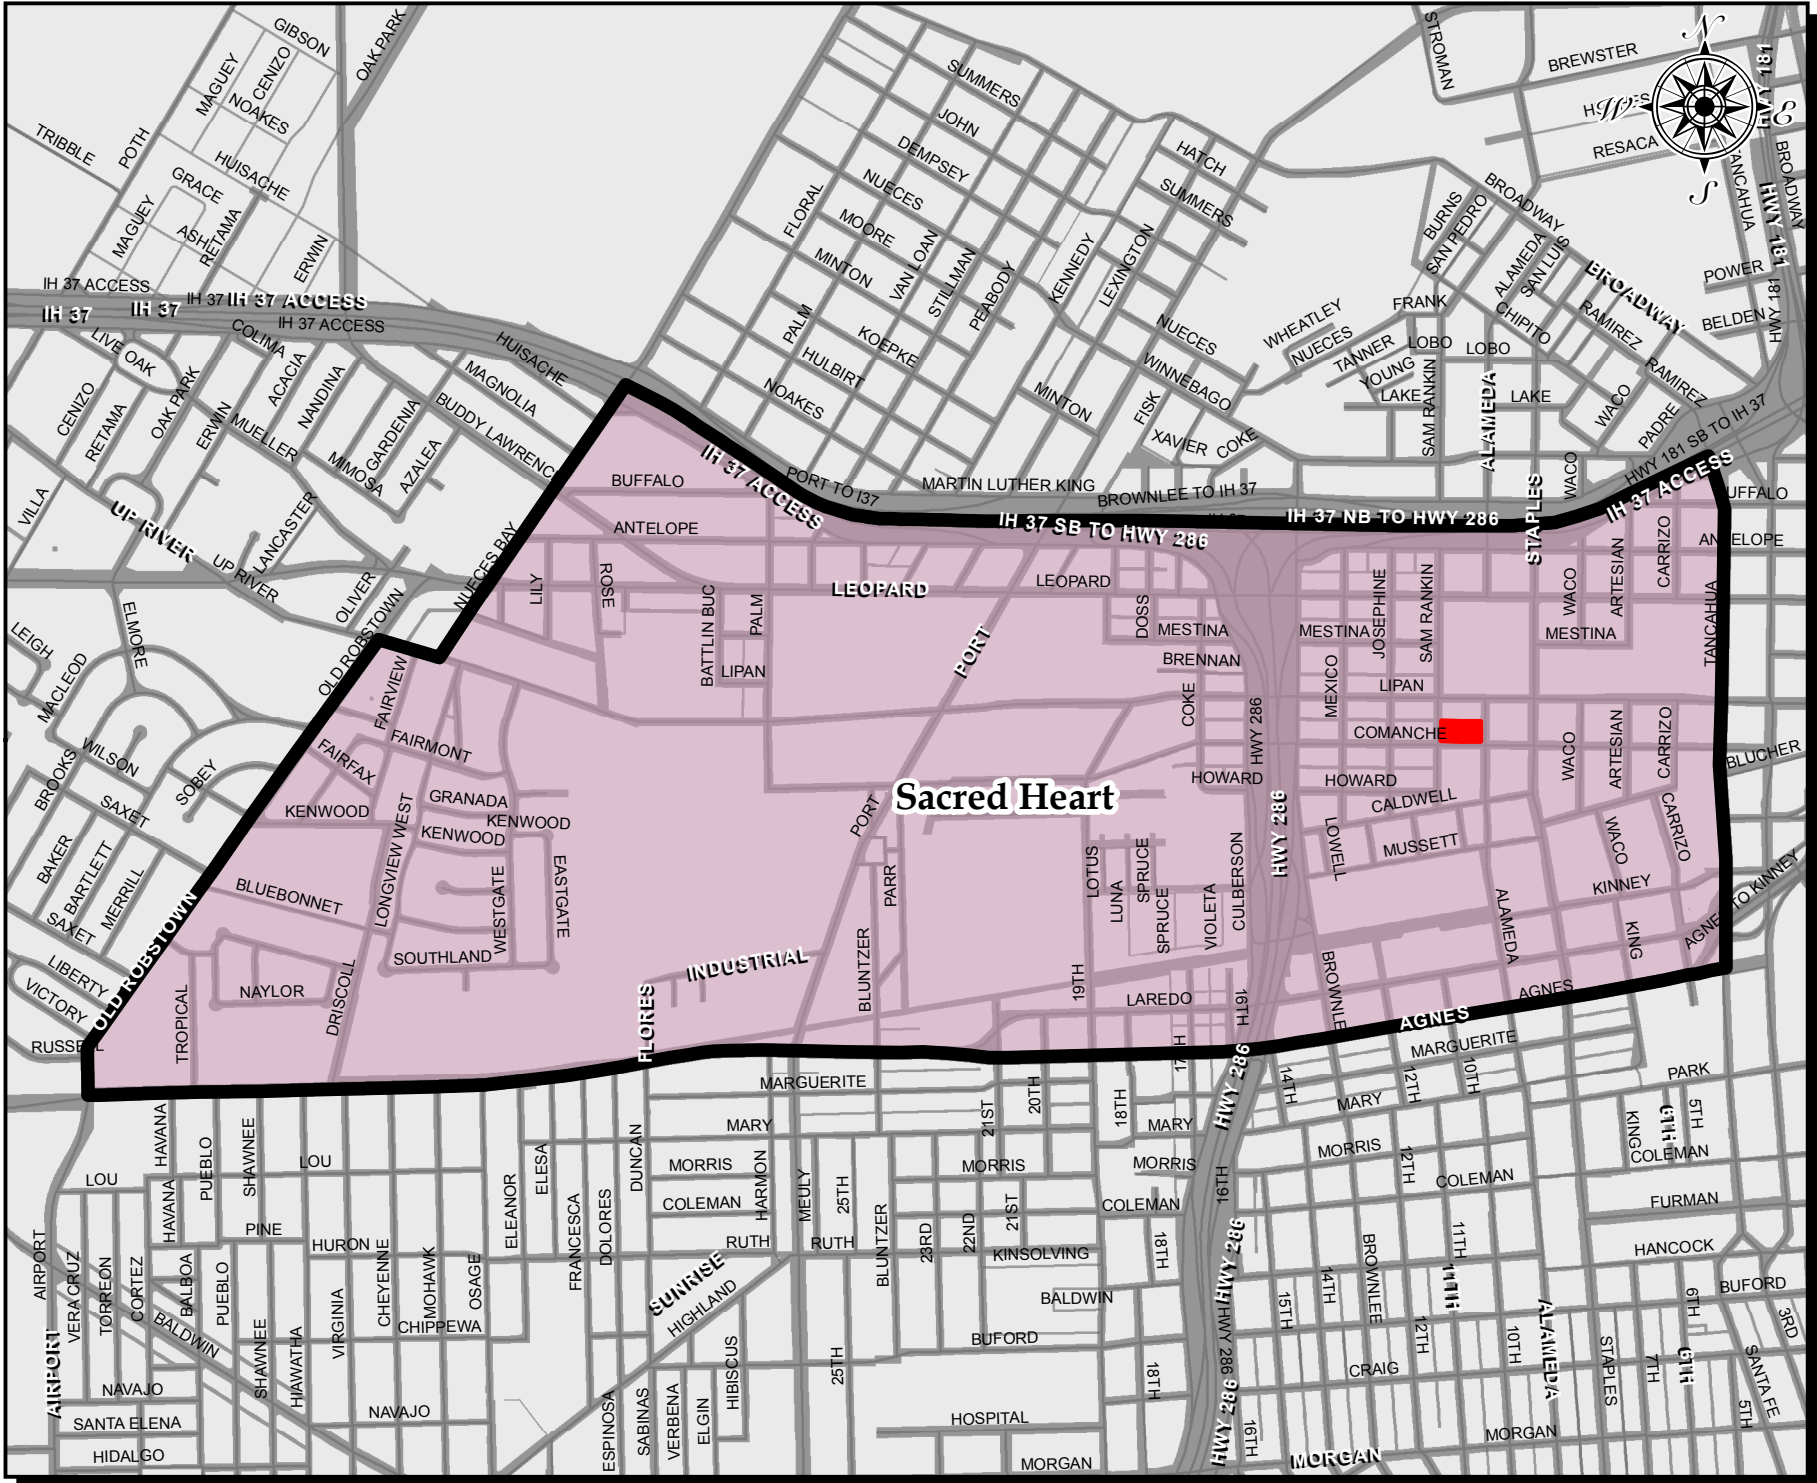

The Roman Catholic
Diocese of Corpus Christi Parish Territory Boundaries

The Roman Catholic

*Diocese of
Corpus Christi*

This product is for informational purposes only and may not have been prepared for or be suitable for legal, engineering, or surveying purposes. It does not represent an on-the-ground survey and only represents the approximate relative location of property boundaries.

PUBLICATION DATE:
3/6/2015

Legend

- Parish: Sacred Heart
- Territory: Sacred Heart

Total Population:
5,782

MAP LOCATION